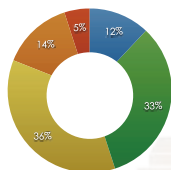

Horwath HTL and China Tourist Hotel Association have created a new brand identity – CHAT, tailored for China's hotel and tourism industry. CHAT is the most influential information sharing and social brand within the hotel and tourism industry. It focuses on providing industry elites a social platform regarding information, events and education through online media and offline events, which covers the full life cycle of hotel, tourism, real estate's investment, development, asset management and operation. Every year CHAT releases the authoritative statistic report *China Hotel Industry Study*, giving first hand professional analysis about the current market. In 13 years, CHAT continuously strives and succeeds to become the leader in hotel, tourism and real estate industry. With professionalism, openness and creativity, CHAT will enable you to achieve successful business development and brand image improvement through its powerful and influential platform. Inspirations, begins here!

CHAT 亮点 / CHAT HIGHLIGHTS

- 36% 投资者、开发商及业主 / Investors, Developers, Owners
- 33% 国内外酒店管理集团 / Hotel Operators
- 14% 建筑师及设计师 / Architects, Designers
- 12% 律师、金融专家、行业顾问 / Lawyers, Consultants and Financial Experts
- 5% 政府、教育、媒体及其它 / Other Associates (Gov., Edu., Media)

13

13年的坚持
13Years of Persistence

自2005年第一届论坛起，CHAT至今已积累13年成功经验。
Since 2005, CHAT has been successfully held for 13 years.

1200+

每年吸引1200多位参会嘉宾
1200+ delegates attend annually

2016年CHAT北京吸引近650位嘉宾，2016年CHAT上海吸引近550位嘉宾，共计1200多位行业同仁与会。

In 2016, CHAT Beijing attracted more than 650 delegates, while CHAT Shanghai attracted 550, which amounted to more than 1,200 participants from the industry.

90%

90%的决策者参会
90% attendance are decision makers

参加CHAT论坛的嘉宾中，90%以上为酒店旅游行业的决策者，他们引领行业，密切关注最前沿资讯，并需要CHAT强大的社交平台以积累高质量人脉。

Among the CHAT delegates, 90% are decision makers from the China hotel and tourism industry, who impact the industry, focus on the latest information and need our powerful CHAT platform for networking.